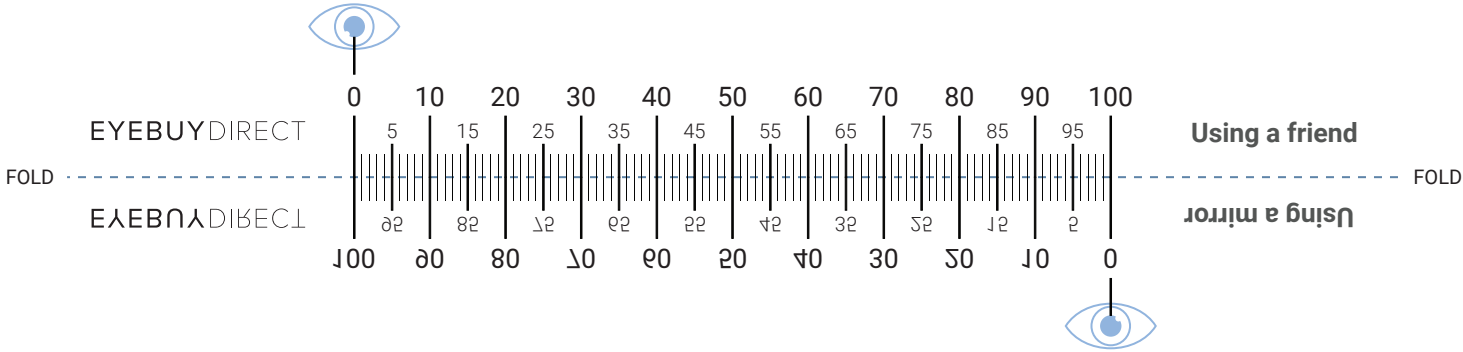

EYEBUYDIRECT

Preparing the ruler

Print this page
Without scaling, at 100%.

Double-check scale
By measuring against a standard mm ruler, or the credit card diagram below.

Fold the ruler
Along the dotted line.

For step by step instructions go to <https://www.eyebuydirect.com/guides/pd-ruler-guide>
or scan this QR code with your mobile devices camera